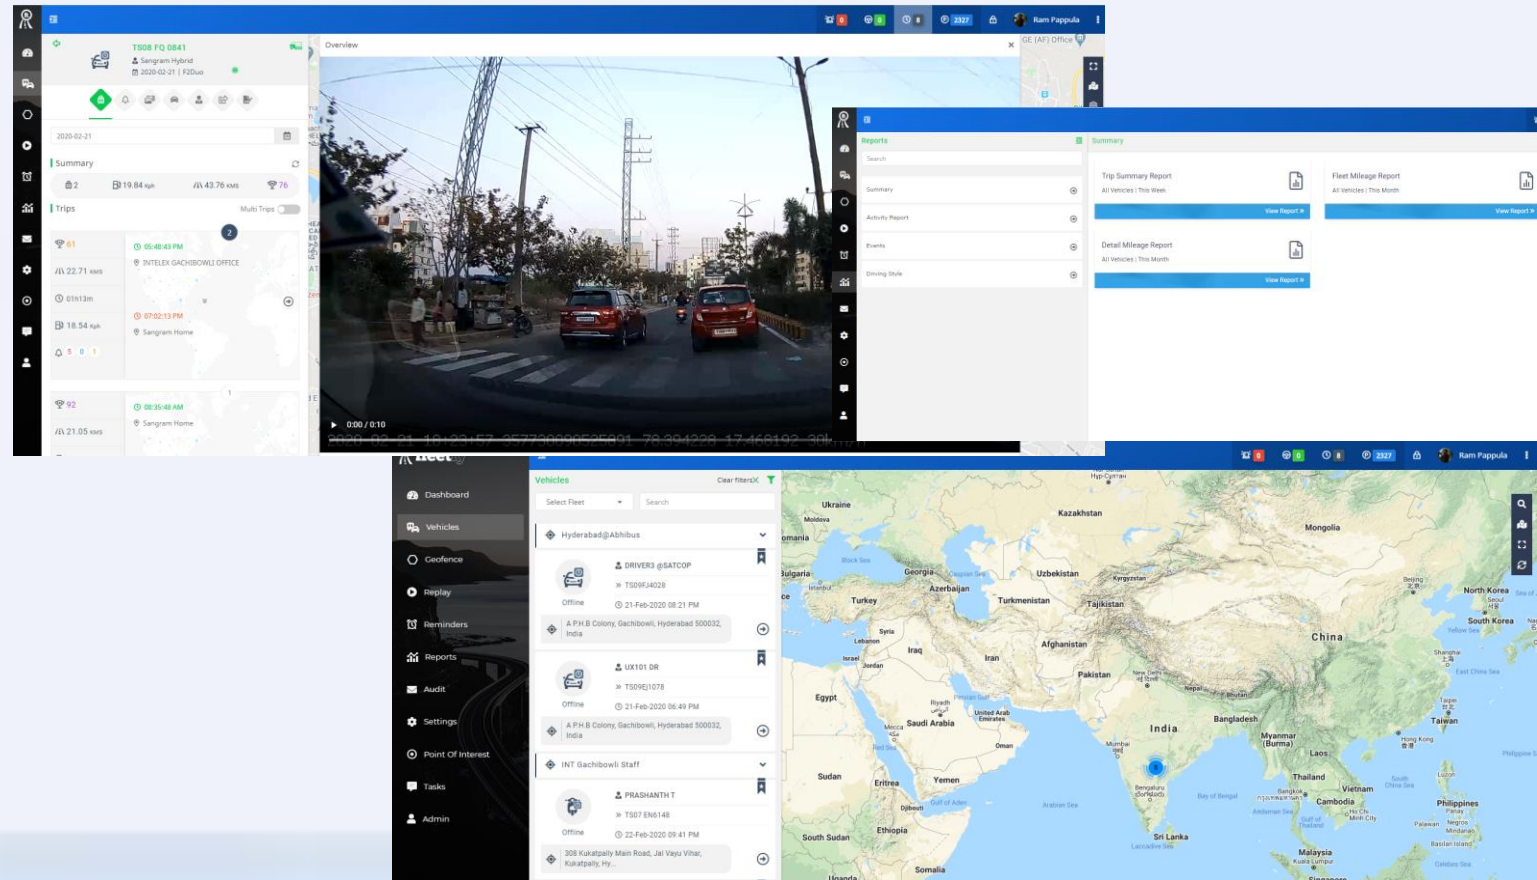

Vehicle Location Tracking (VLT)

Device uses satellite based location technology (GPS) to determine and record the precise location of a vehicle at regular intervals. The location data so determined can be stored within the device, and/or can be transmitted to the Backend Control Centre using a wireless communication modem built in the device.

Safety & Compliance

With Fleetly, provide complete safety and compliance to students and drivers. RFID reader solution enables student tracking with ease and driver monitoring systems with the help of HD Cameras enables driver coaching to make fleets safer.

Geo-fence & Location Sharing

Reduce parent enquiries on arrival and departure timings of transportation vehicles by directly giving access to parents on their child route vehicle location tracking and location sharing with the authorized users

Real time vehicle location Tracking

Our Fleetly platform solutions helps Device uses satellite based location technology to determine and record the precise location of a vehicle at regular intervals in real time.